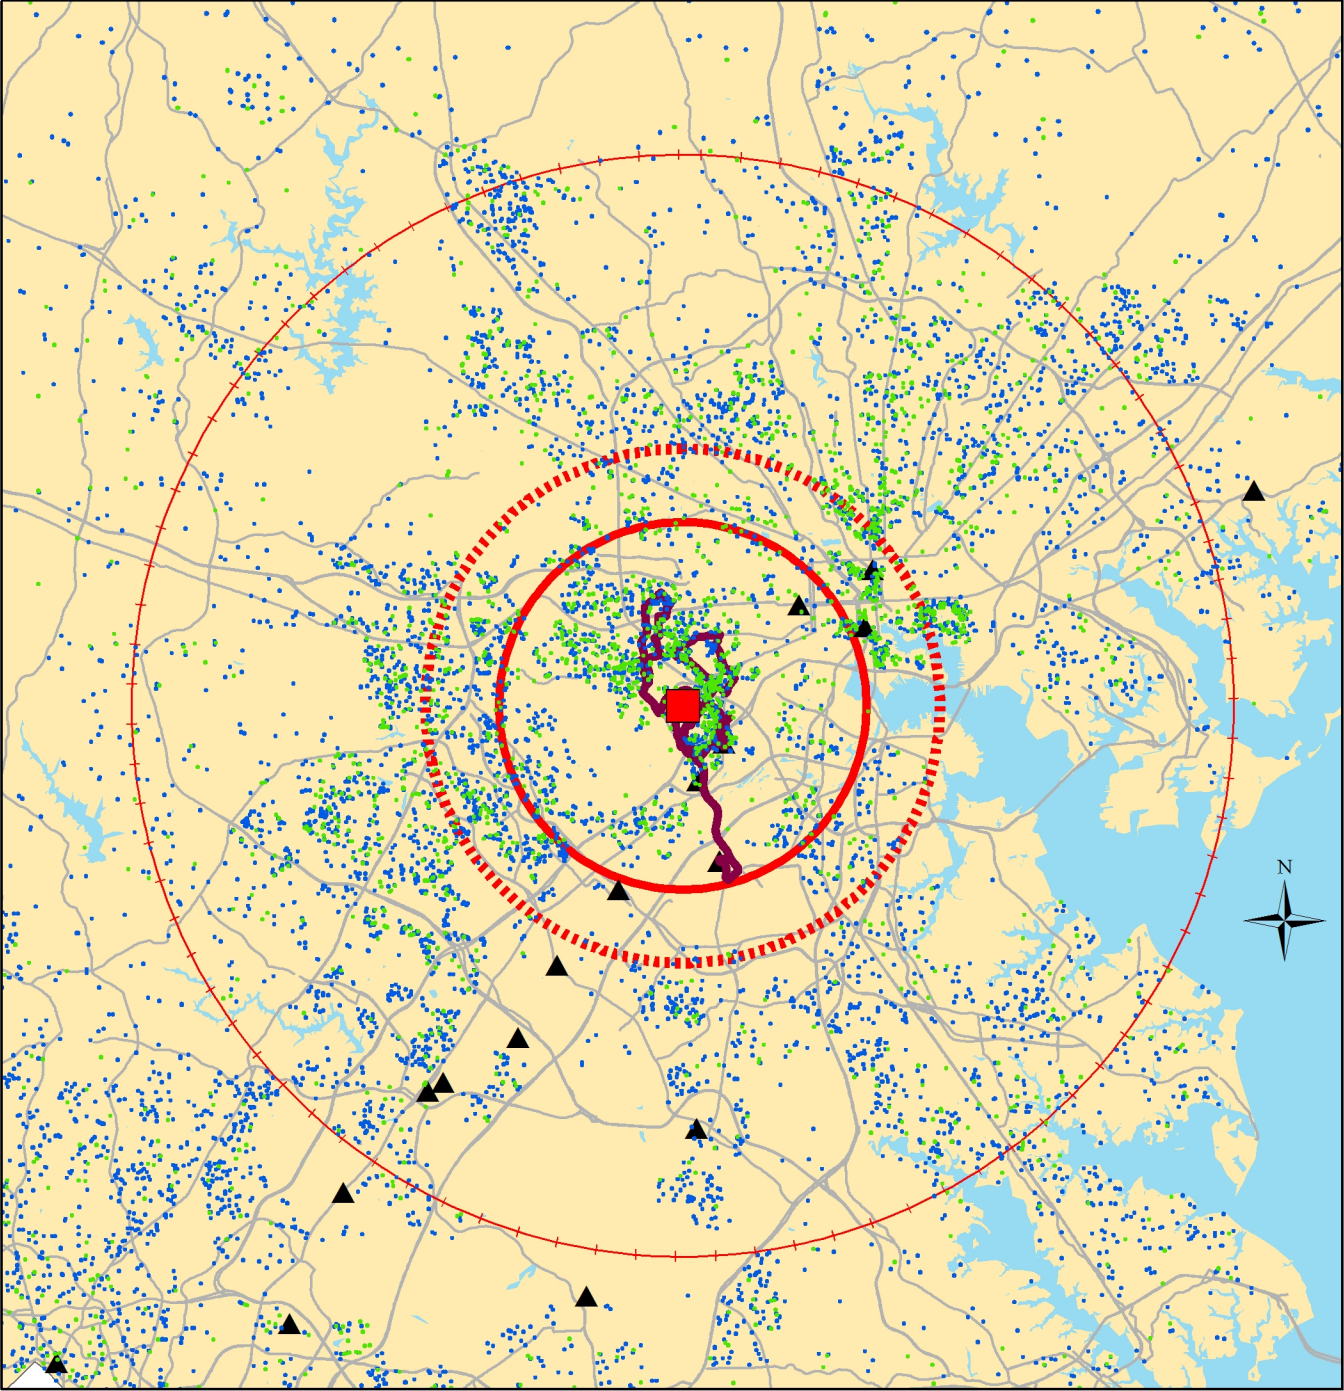

UMBC Student & Staff Population Distribution

Legend

- Location of One Staff Member
 - Location of One Student
 - ▲ MARC Stops
 - routes
 - 5 mile buffer (841 Staff Members/ 1280 Students)
 - 7 mile buffer (1266 Staff Members/ 2162 Students)
 - 15 mile buffer 2268 Staff Members/5565 Students)
- 0 2.5 5 10 15 Miles