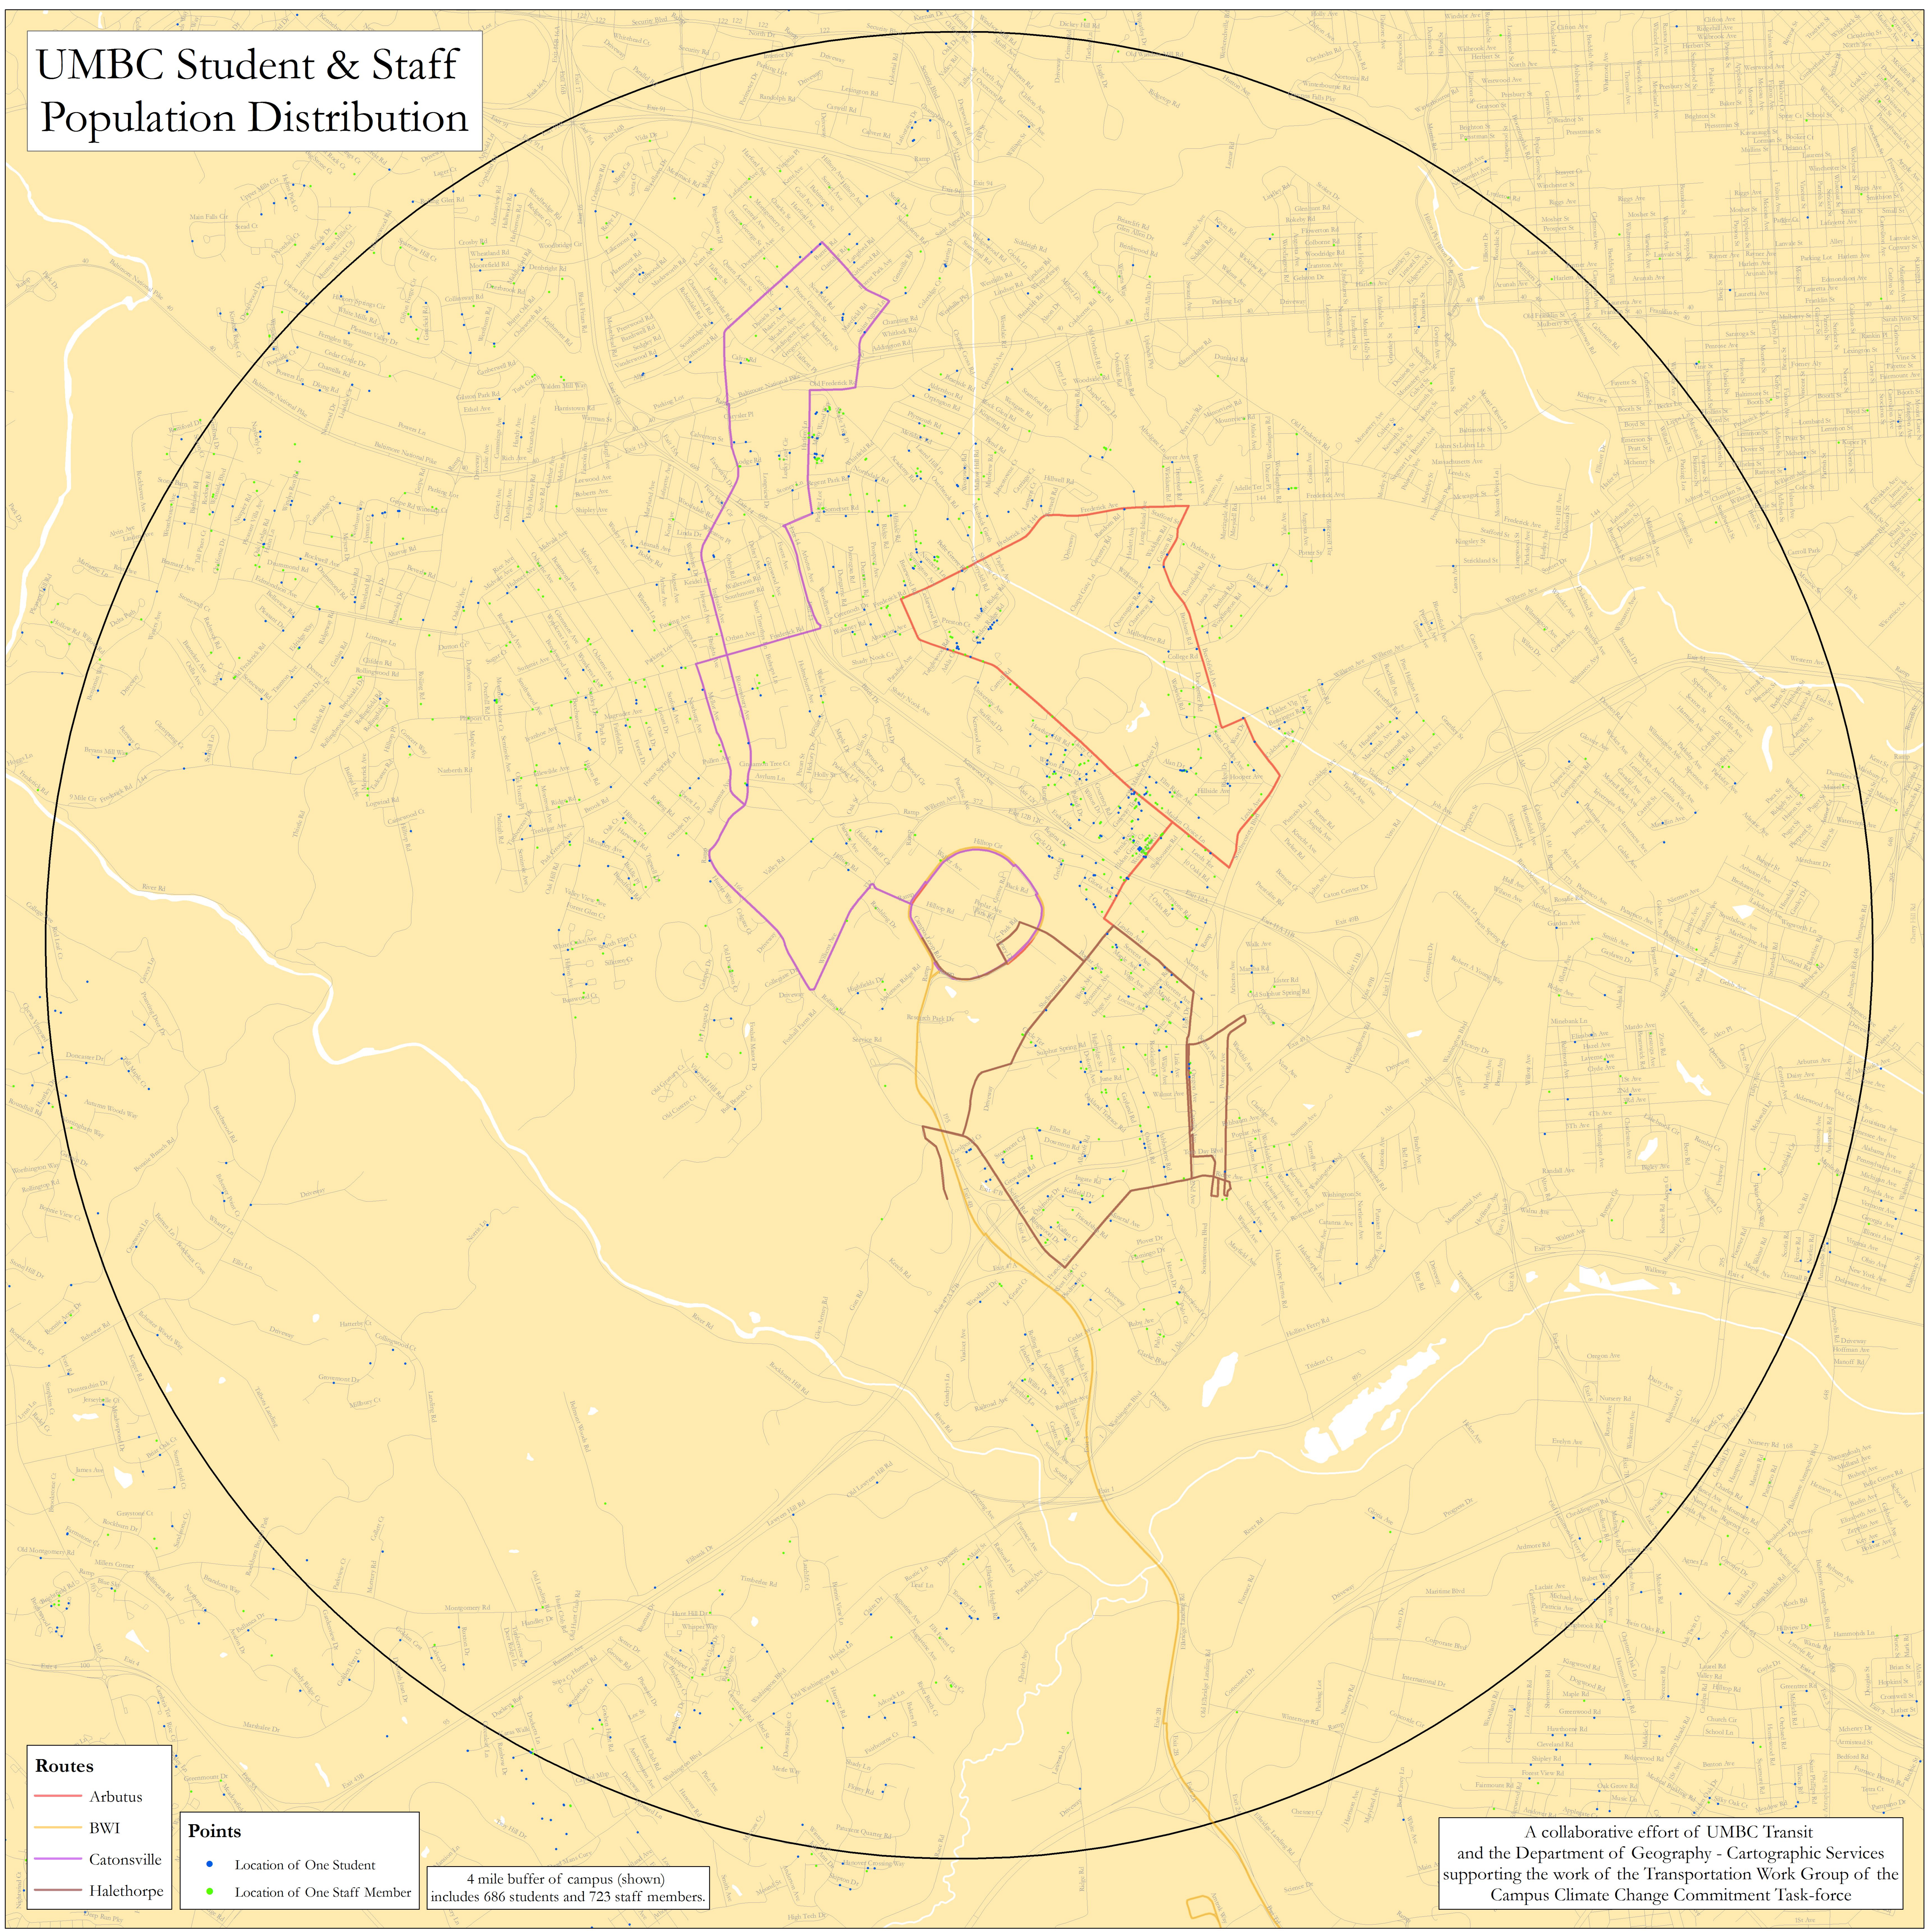

UMBC Student & Staff Population Distribution

- Routes**
- Arbutus
 - BWI
 - Catonsville
 - Halethorpe

- Points**
- Location of One Student
 - Location of One Staff Member

4 mile buffer of campus (shown)
includes 686 students and 723 staff members.

A collaborative effort of UMBC Transit and the Department of Geography - Cartographic Services supporting the work of the Transportation Work Group of the Campus Climate Change Commitment Task-force