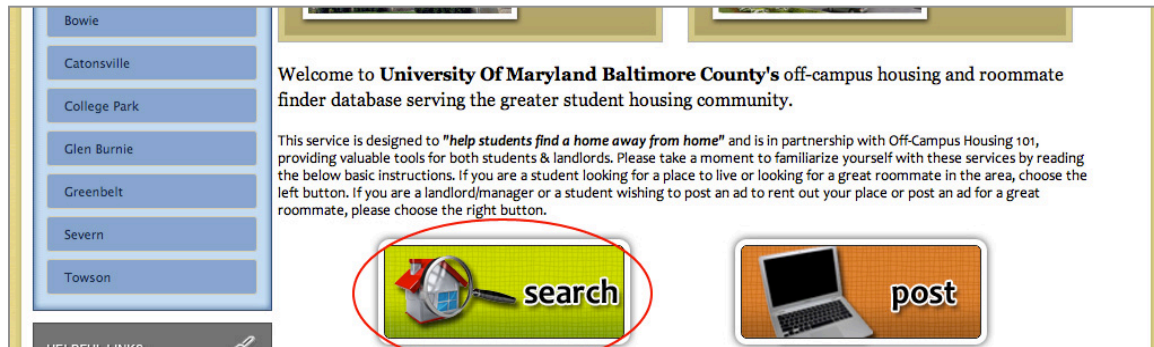

How to log onto the Off Campus Housing Website - Find a Roommate

SKIP STEPS 1-6 BY GOING TO WWW.UMBC.OCH101.COM/

Step 1. Go to www.umbc.edu

Step 2. Click on the "Current Students" tab

Step 3. Click on "Housing"

How to log onto the Off Campus Housing Website - Find a Roommate

Step 4. Click on the “Off Campus and Transfer Student Services”

Step 5. Click on the “Off Campus Housing” Under “Services” Drop-Down

Step 6. Click on the “Off Campus Housing”

How to log onto the Off Campus Housing Website - Find a Roommate

Step 7. Click on "Search"

Step 8. Click on "Find a Roommate"

Step 9. Read and agree to the terms and conditions

Step 10. Fill out information about the subject areas provided (personal info of who you are looking for, preferences, & personal habits) and click "Find Roommate Now" button.