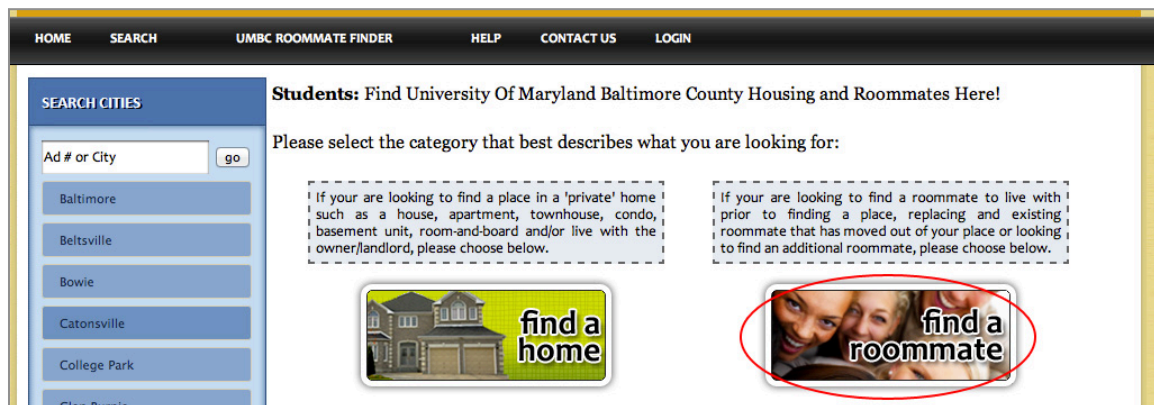

How to log onto the Off Campus Housing Website - Find a Roommate

SKIP STEPS 1-6 BY GOING TO WWW.UMBC.OCH101.COM/

Step 1. Go to www.umbc.edu

Step 2. Click on the "Current Students" tab

Step 3. Click on "Housing"

How to log onto the Off Campus Housing Website - Find a Roommate

Step 4. Click on the “Off Campus and Transfer Student Services”

Step 5. Click on the “Off Campus Housing” Under “Services” Drop-Down

Step 6. Click on the “Off Campus Housing”

How to log onto the Off Campus Housing Website - Find a Roommate

Step 7. Click on "Search"

Step 8. Click on "Find a Roommate"

Step 9. Read and agree to the terms and conditions

Step 10. Fill out information about the subject areas provided (personal info of who you are looking for, preferences, & personal habits) and click "Find Roommate Now" button.