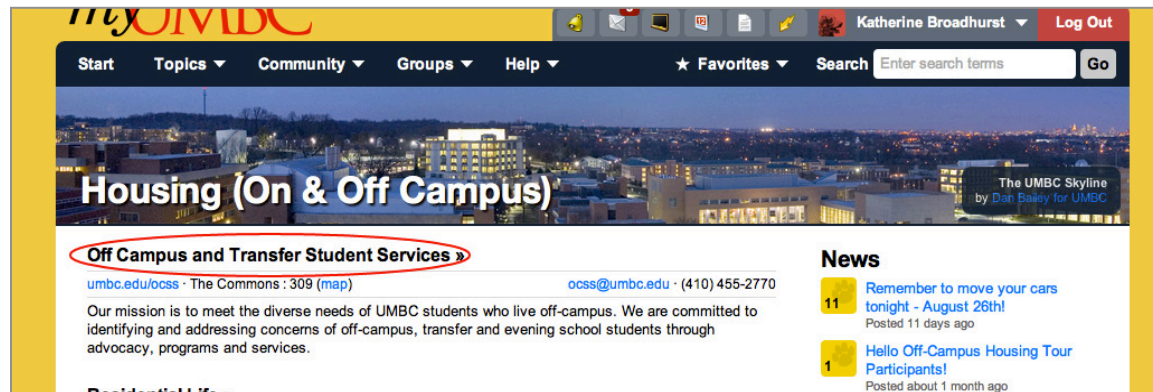

How to log onto the Off Campus Housing Website - Find Housing

Step 4. Click on the “Off Campus and Transfer Student Services”