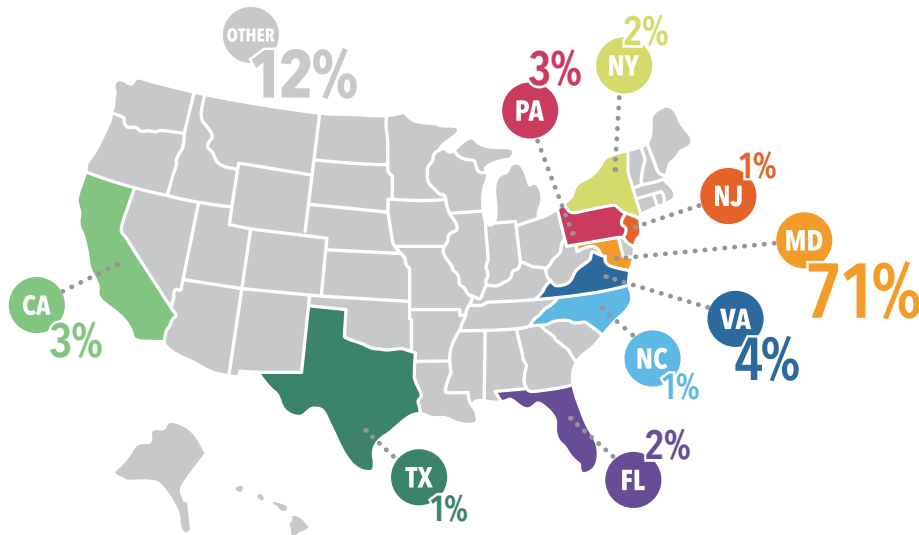

ALUMNI DEMOGRAPHICS

Geographic Distribution (largest concentration of alumni by state)

Does not include alumni living abroad.

UMBC ALUMNI TOP EMPLOYERS

- Department of Defense
- Lockheed Martin
- Maryland County Public School Districts: Anne Arundel, Baltimore County and City, Howard, and Montgomery
- National Institutes of Health
- Northrop Grumman
- Social Security Administration
- State of Maryland
- University of Maryland, Baltimore County

Alumni by College/School/Program

Top 10 Degrees by Major

Psychology	11%
Information Systems Management	11%
Biological Science	7%
Computer Science	7%
Economics	4%
Political Science	4%
History	4%
Social Work	4%
English	4%
Sociology	3%

For the purposes of this report, alumni are counted once under school affiliation and by decade using their first degree/major.

UMBC ALUMNI

Total Number of

Active Alumni: 71,265

Graduates of the Last Decade