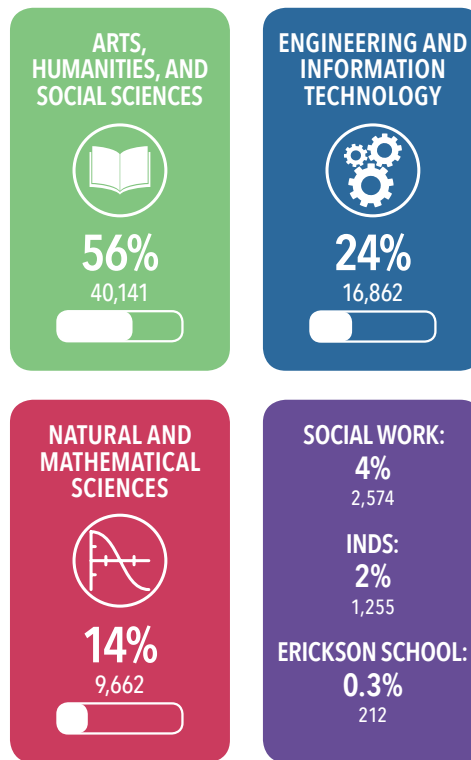

ALUMNI DEMOGRAPHICS

Geographic Distribution (largest concentration of alumni by state)

Does not include alumni living abroad.

UMBC ALUMNI TOP EMPLOYERS

- Department of Defense
- Lockheed Martin
- Maryland County Public School Districts: Anne Arundel, Baltimore County and City, Howard, and Montgomery
- National Institutes of Health
- Northrop Grumman
- Social Security Administration
- State of Maryland
- University of Maryland, Baltimore County

Alumni by College/School/Program

Top 10 Degrees by Major

Psychology	11%
Information Systems Management	11%
Biological Science	7%
Computer Science	7%
Economics	4%
Political Science	4%
History	4%
Social Work	4%
English	4%
Sociology	3%