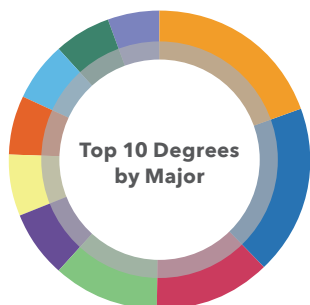

Alumni by College/School/Program

Top 10 Degrees by Major

Psychology	11%
Information Systems Management	11%
Biological Science	7%
Computer Science	7%
Economics	4%
Political Science	4%
History	4%
Social Work	4%
English	4%
Sociology	3%

For the purposes of this report, alumni are counted once under school affiliation and by decade using their first degree/major.

UMBC ALUMNI

Total Number of

Active Alumni: 71,265

Graduates of the Last Decade

(2007-2016): 24,876 - 35%

Alumni by Decade:

1970s	8%
1980s	14%
1990s	24%
2000s	29%
2010s	25%

Undergraduate Degrees: 82%

Graduate Degrees: 18%

More Than One UMBC Degree: 12%

Alumni by Gender:

Female: 53% | Male: 47%

Alumni by Race/Ethnicity:

Caucasian - 64%

Asian - 15%

Underrepresented Minorities - 16%

Black/African American - 13%

Hispanic - 3%

Other/Not Disclosed - 5%

CONTACT INFORMATION

UMBC Alumni Website:

alumni.umbc.edu

UMBC Website:

umbc.edu

UMBC News Website:

news.umbc.edu

UMBC Magazine:

magazine.umbc.edu

Alumni News Blog:

umbcalumni.wordpress.com

Support UMBC:

giving.umbc.edu

Facebook:

facebook.com/UMBCAlumni

Twitter:

@UMBCalumni

LinkedIn:

UMBC Alumni Network

Flickr:

flickr.com/umbcalumni

Instagram:

@UMBClife

Snapchat:

@UMBClife

UMBC Office of Alumni Relations
Administration Building, Rm. 713
1000 Hilltop Circle
Baltimore, MD 21250
410-455-ALUM | alum@umbc.edu